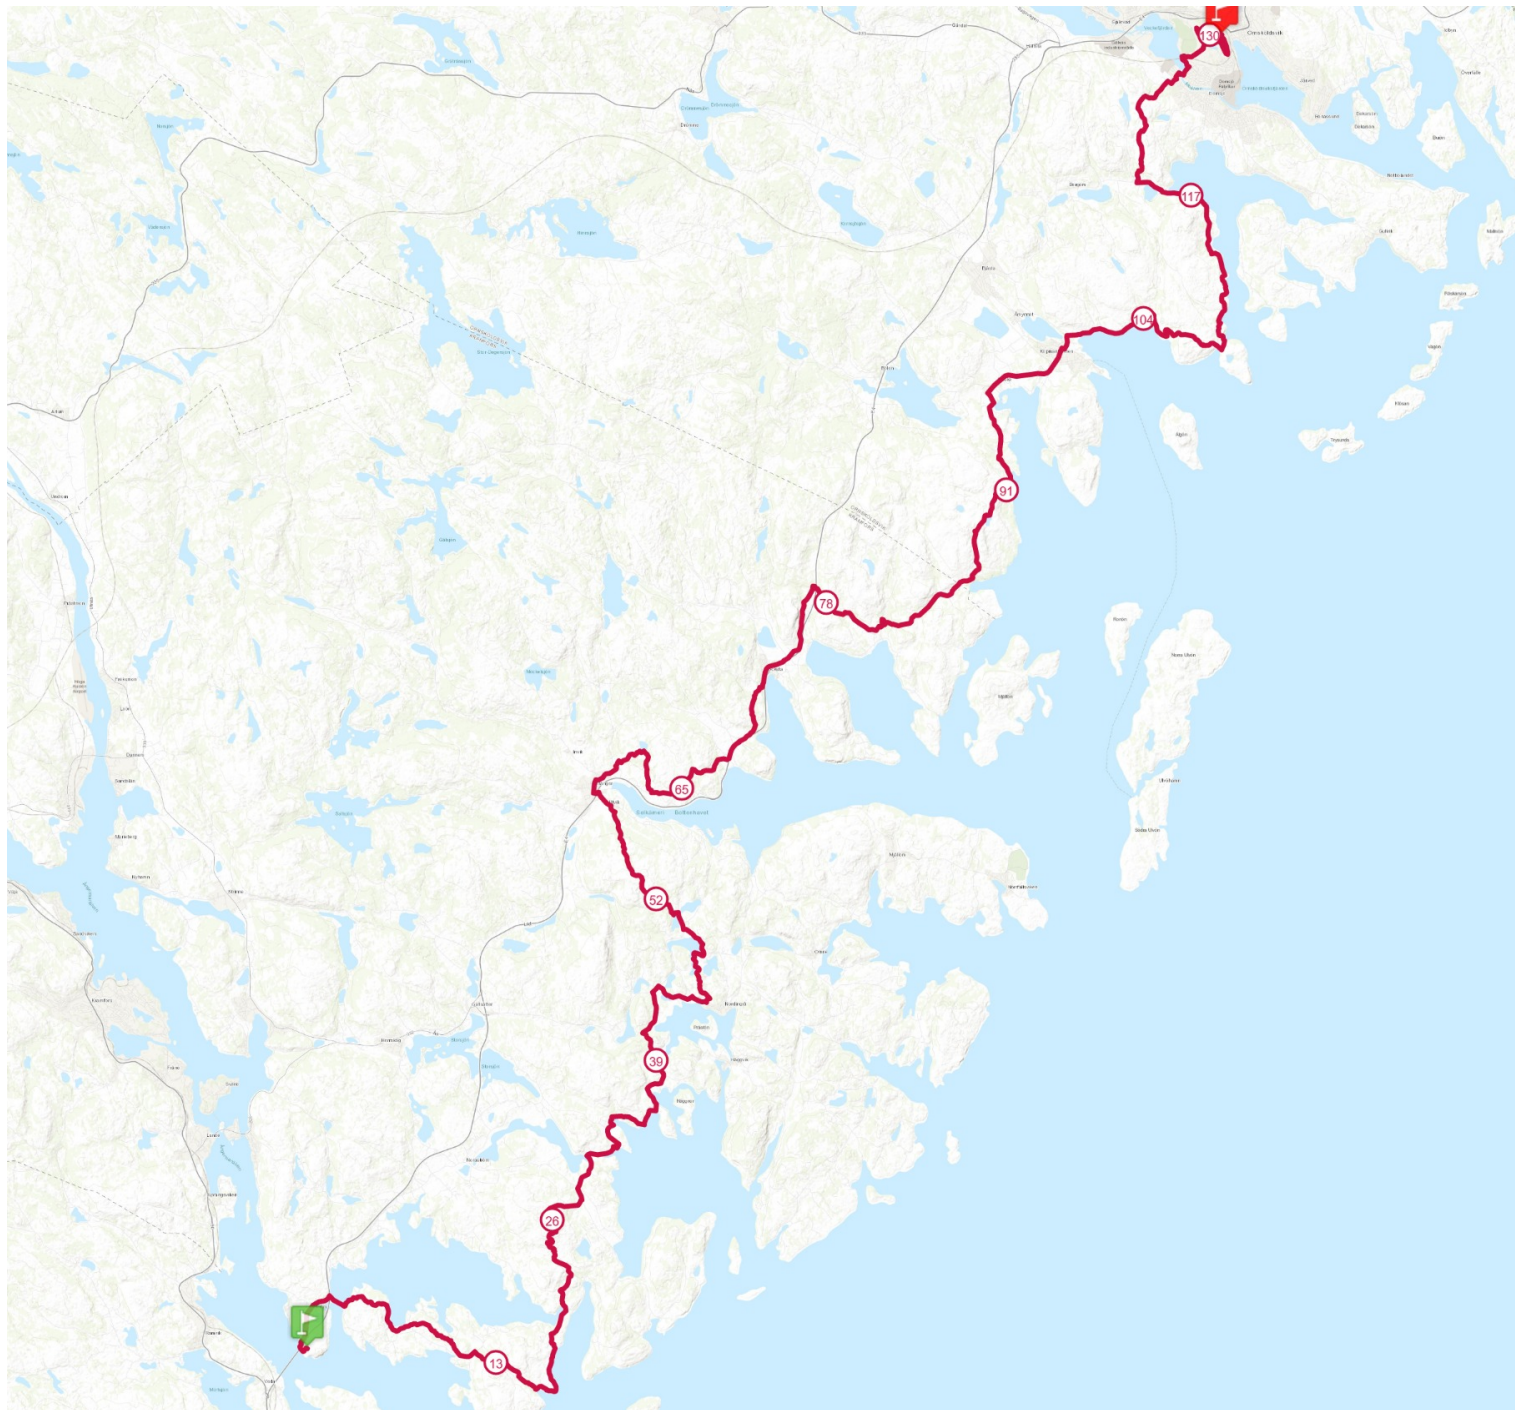

Get this track on your mobile with the app TrailConnect. To read more : <http://trailconnect.run>

<https://tracedetrail.com>

 > 10%  > 20%  > 30%